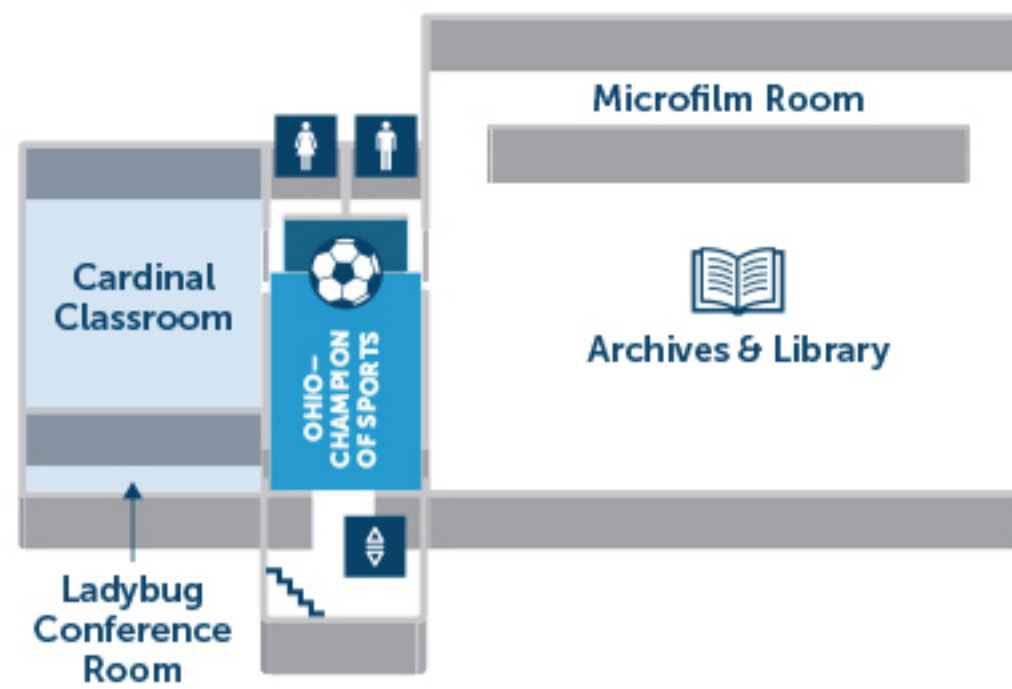

## THIRD FLOOR

## PLAZA LEVEL

### SERVING:

- Soups
- Salads
- Sandwiches
- Sides
- Desserts
- Coffee
- Pepsi products

Ohio History Connection  
**MEMBERS SAVE 10%**  
at the Plaza Cafe!

### KEY

- Entrance/Exit
- Restroom
- Elevator
- Stairs
- Food/Vending Area
- Interactive Area
- Wheelchair Access
- Path to Ohio Village